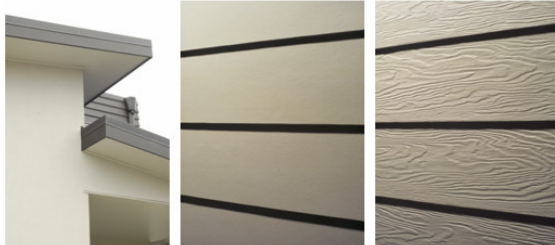

Good Better Best Promotion

James Hardie and Kitset Homes NZ Limited

Good

- Hardisoffit® Lining
- 240mm Smooth Weatherboard OR
- 245mm Frontier Weatherboard

Smooth Weatherboard Frontier Weatherboard

Better

- Axon™ Panel
- Eclipsa™ Eaves Lining
- Shingleside® Panel
- Summit Weatherboard or 180mm Smooth Weatherboard or Colonial Weatherboard or Rusticated Weatherboard or Styleline Weatherboard
- Internally – Villaboard® Lining, Hardiglaze Smooth / Tile Lining

Summit Weatherboard

Colonial Weatherboard

Styleline Weatherboard

180mm Smooth Weatherboard

Rusticated Weatherboard

Best

- Linea® Weatherboard
- Silkline® Soffit Lining