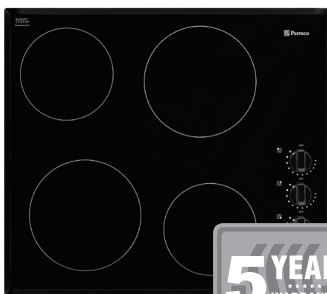

OV-1-6W-5

DiModa 600mm oven wh 5 function

- 5 function oven
- fan forced cooking
- mechanical timer
- 56 litre usable capacity

RCAN-6W-500

Styleline 600mm canopy wh

- 3 speed fan
- removable aluminium grease filters
- up to 500m³/hour
- quiet 61db

HOB6W-3GW-1

Parmco hob 600mm 3 gas + wok, wh

- cast iron pan supports
- LPG or Natural Gas
- recessed spill area
- wok stand

OR

HO-4-6NF-CER

600mm ceramic hob, no frame

- residual heat indicators
- 6 power settings
- optional black or white control knobs
- easy to clean surface

PD6-PWE-1

Dishwasher wh economy

- 12 standard place settings
- 5 wash programs
- stainless steel interior
- quiet 55db