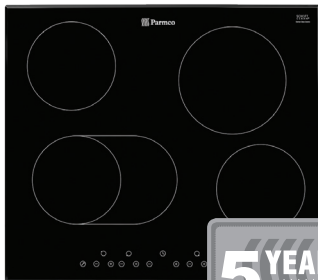

OV-1-6S-8

DiModa 600mm oven s/s 8 function

- 8 function oven
- telescopic rails
- electronic timer
- 56 litre usable capacity

RCAN-6S-1000

Lifestyle 600mm canopy s/s

- 3 speed fan
- removable aluminium grease filters
- up to 1000m³/hour
- quiet 56db

HO-1-6S-3GW

DiModa 600mm hob s/s
3 gas + wok

- flame failure protection
- LPG or Natural Gas
- push button ignition
- cast iron pan supports

OR

HO-4-6NF-CER-T

600mm ceramic hob,
no frame, touch

- residual heat indicators
- 9 power settings
- child lock function
- touch controls

PD6-PSF-2

Dishwasher s/s freestanding

- 12 standard place settings
- 7 wash programs
- stainless steel interior
- adjustable top basket